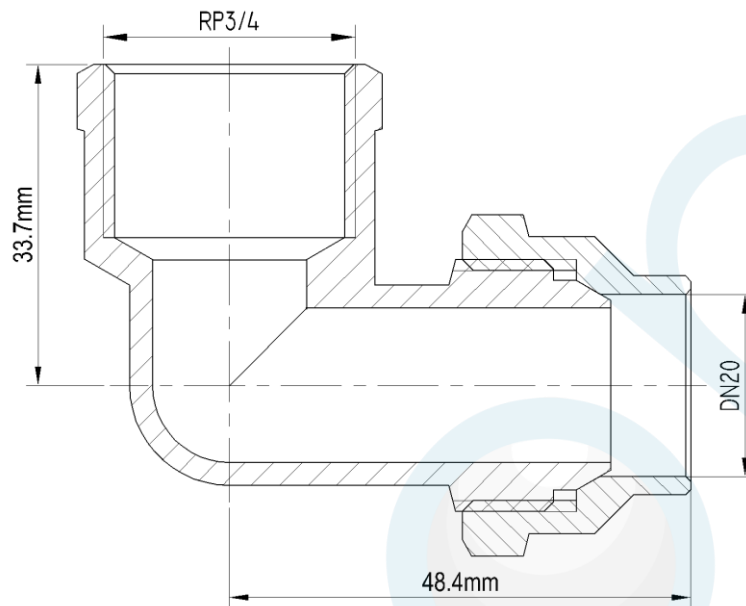

ELBOW CxF 20mm FL x 20mm FI BRS

Product Code : 85570

Brand Name: **elson**

Product Specification

- Watermark Licence Number: WMKA 02497
- In compliance with AS 3688
- Material: DR Brass, Complies with AS 2345
- Suitable for Potable Water – complies with AS/NZS 4020
- Maximum Working Temperature: 95°C
- Maximum Working Pressure at 20°C : 2100Kpa
- Threads are all BSP